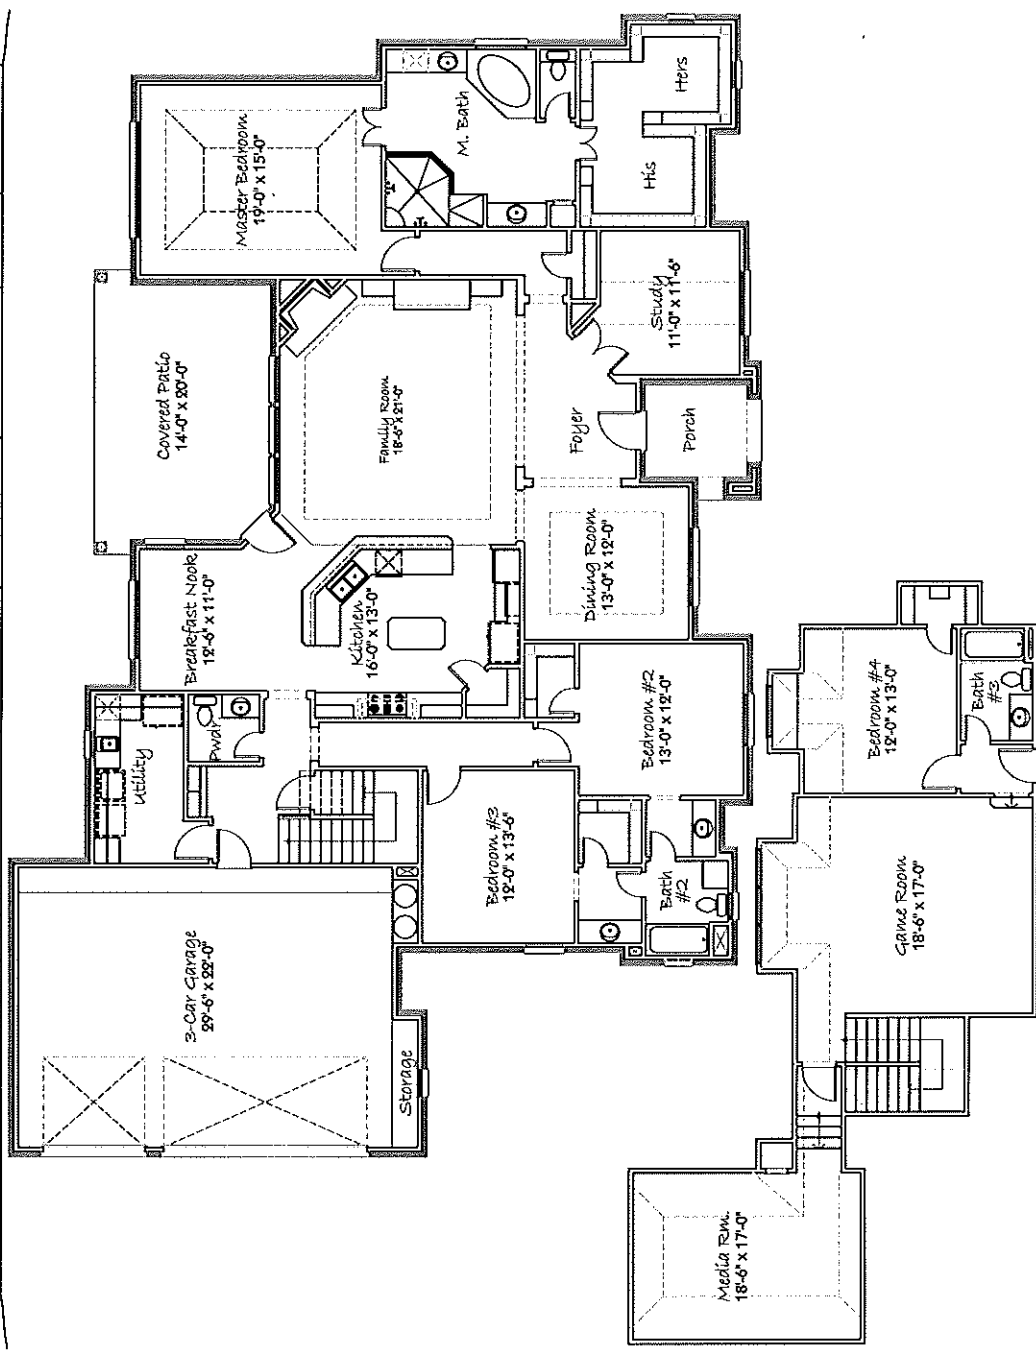

# Grand Dominion Homes

## VISTA RANCH ADDITION

- \* OLD WORLD ELEVATION
- \* 4/3.5/3 (2 LIVING, 2 DINING)
- \* 3-CAR GARAGE
- \* MEDIA ROOM

VISTA RANCH ADDITION, PHASE II  
1304 ROLLIE MICHAEL LANE  
HASLET, TEXAS

Total Living Space: 4,029 sq. ft.