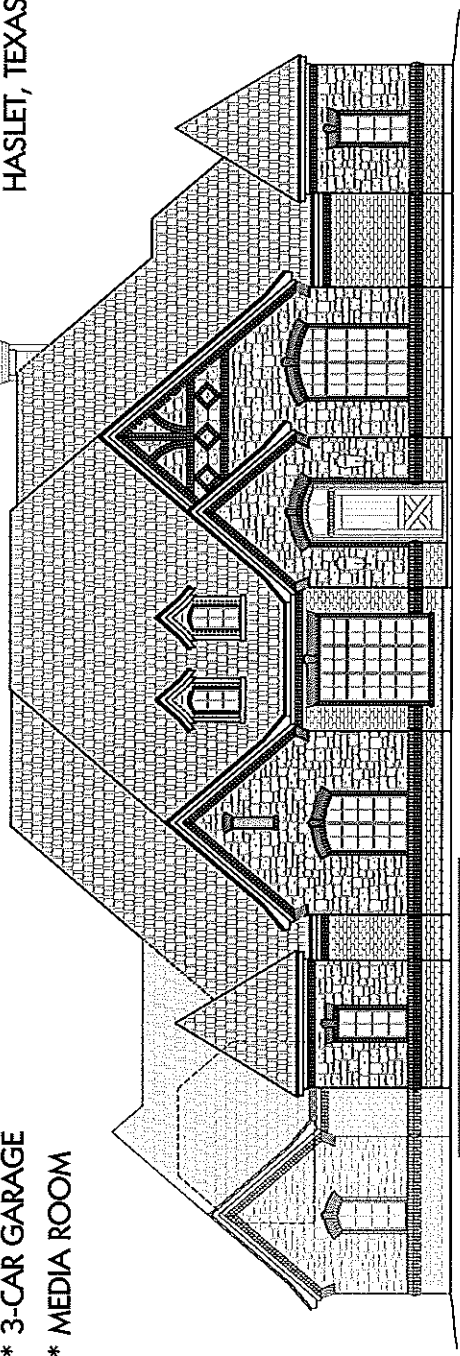

# Grand Dominion Homes

## VISTA RANCH ADDITION

- \* OLD WORLD ELEVATION
- \* 4/3.5/3 (2 LIVING, 2 DINING)
- \* 3-CAR GARAGE
- \* MEDIA ROOM

VISTA RANCH ADDITION, PHASE II  
1304 ROLLIE MICHAEL LANE  
HASLET, TEXAS

Total Living Space: 4,029 sq. ft.