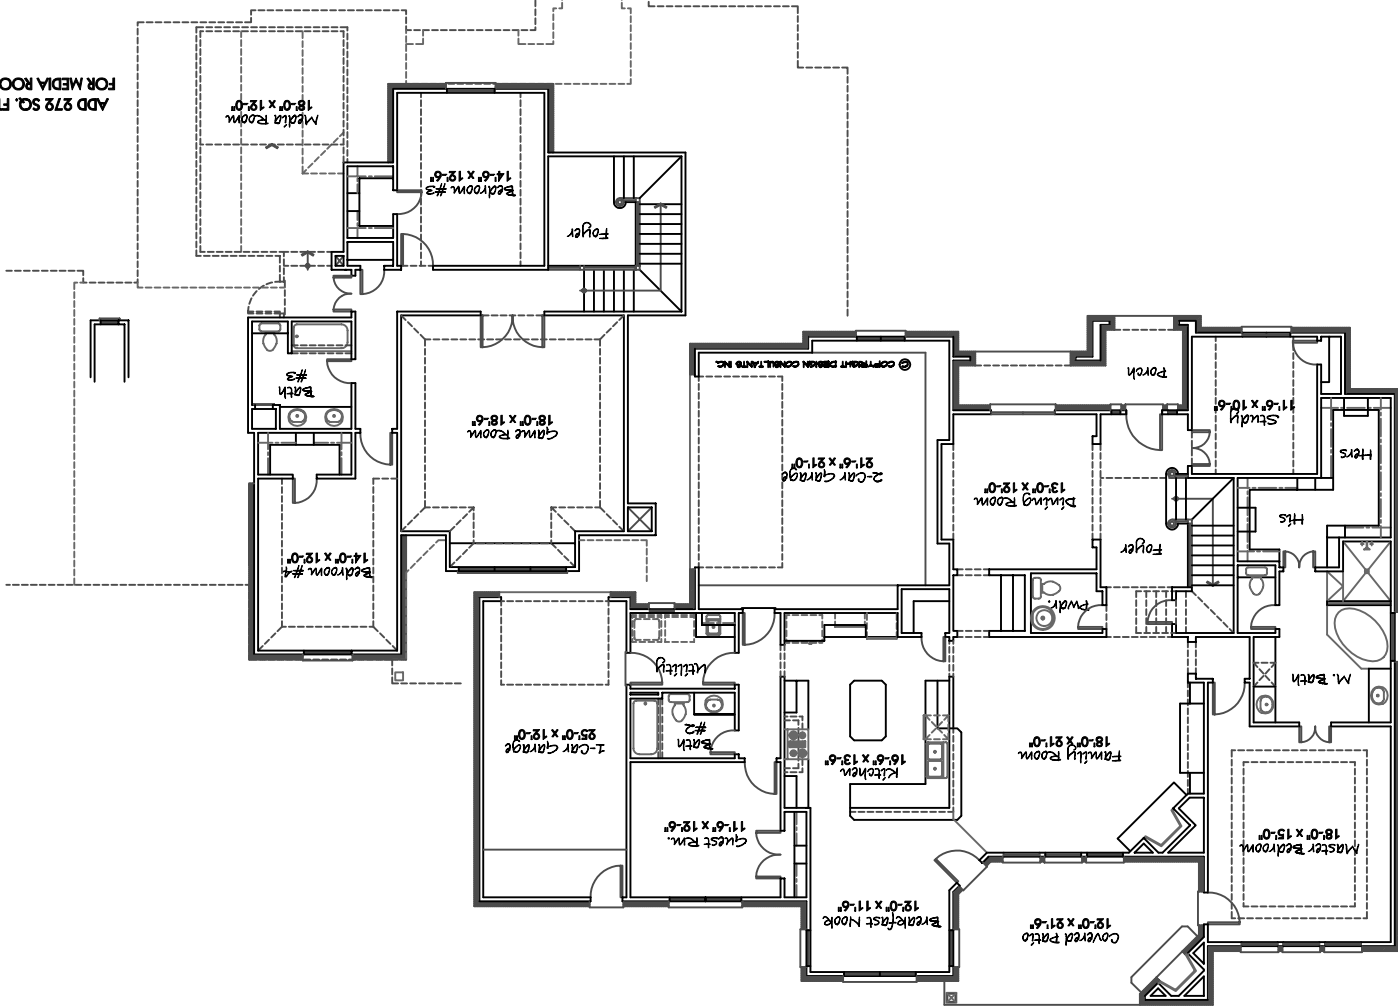

Grand Dominion Homes

VISTA RANCH ADDITION

HASLET, TEXAS
NORTHWEST ISD SCHOOLS

- * OLD WORLD ELEVATION
- * LARGE GAME ROOM
- * SPLIT 3-CAR GARAGE
- * FIREPLACE @ PATIO

Total Living Space: 3,473 sq. ft.

FOR MORE INFORMATION CONTACT: (817) 358-9136