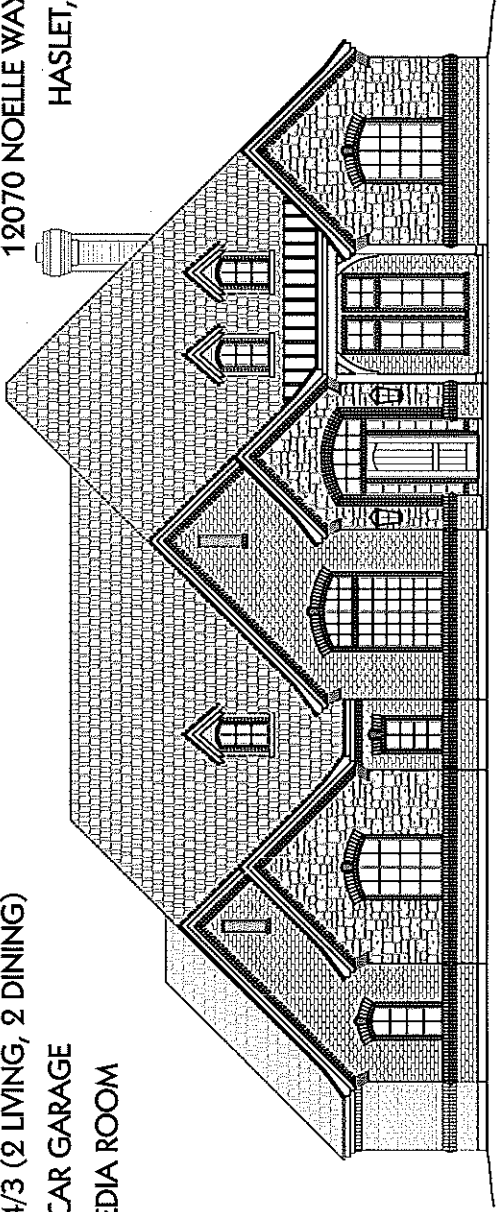

Grand Dominion Homes

VISTA RANCH ADDITION

- * COUNTRY FRENCH ELEVATION
- * 4/4/3 (2 LIVING, 2 DINING)
- * 3-CAR GARAGE
- * MEDIA ROOM

VISTA RANCH ADDITION, PHASE II
12070 NOELLE WAY DRIVE
HASLET, TEXAS

Total Living Space: 3,701 sq. ft.