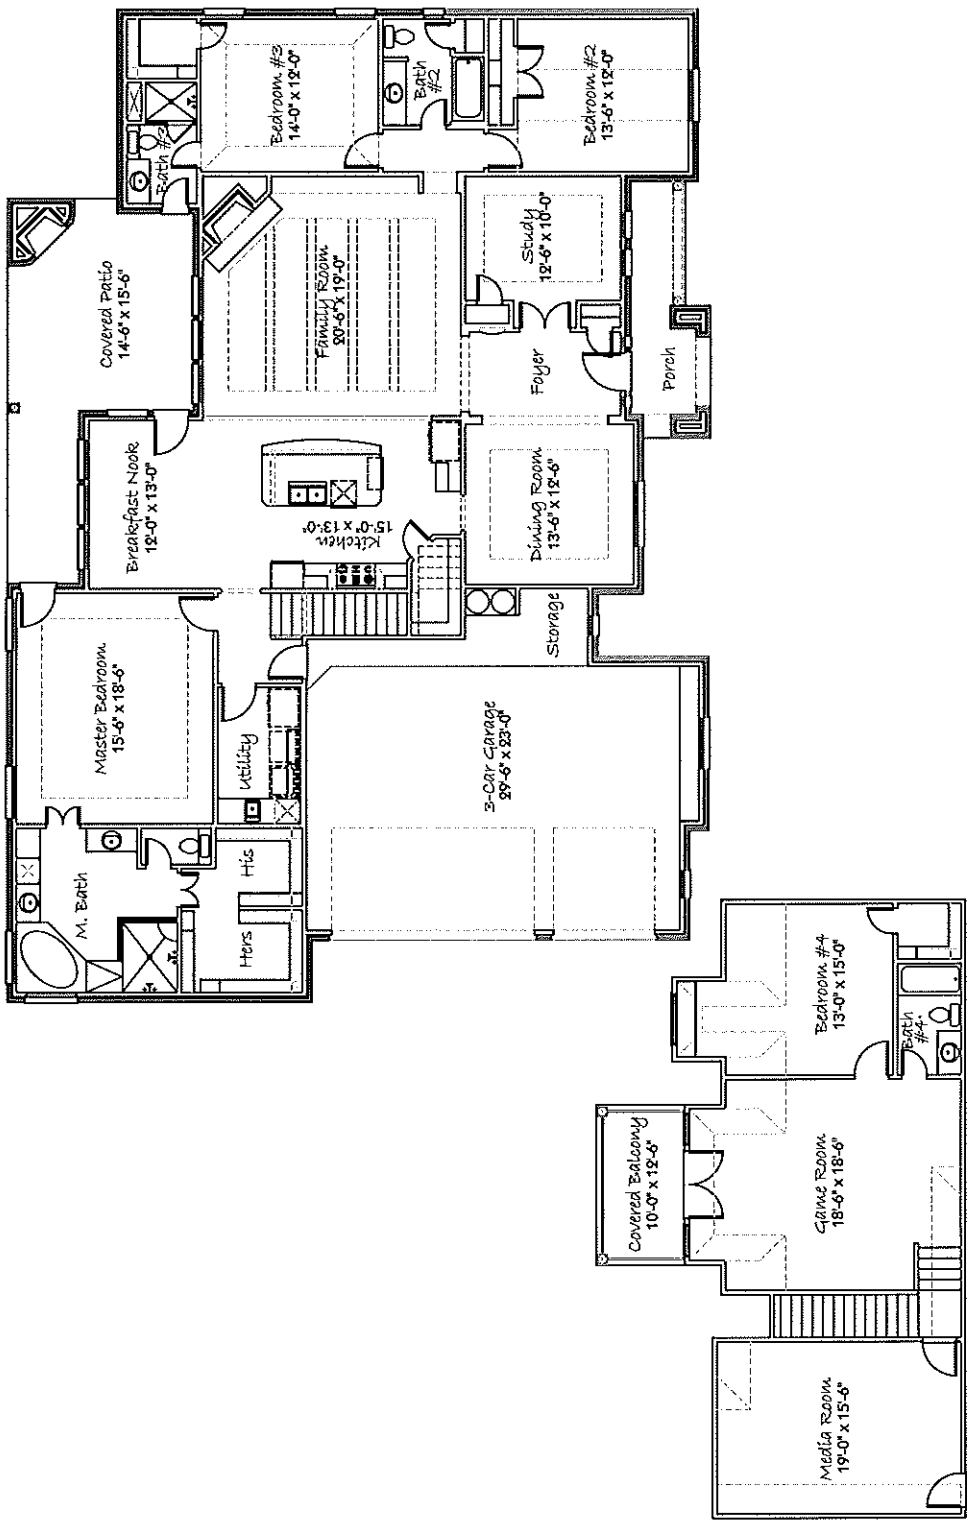

Grand Dominion Homes

VISTA RANCH ADDITION

- * COUNTRY FRENCH ELEVATION
- * 4/4/3 (2 LIVING, 2 DINING)
- * 3-CAR GARAGE
- * MEDIA ROOM

VISTA RANCH ADDITION, PHASE II
12070 NOELLE WAY DRIVE
HASLET, TEXAS

Total Living Space: 3,701 sq. ft.