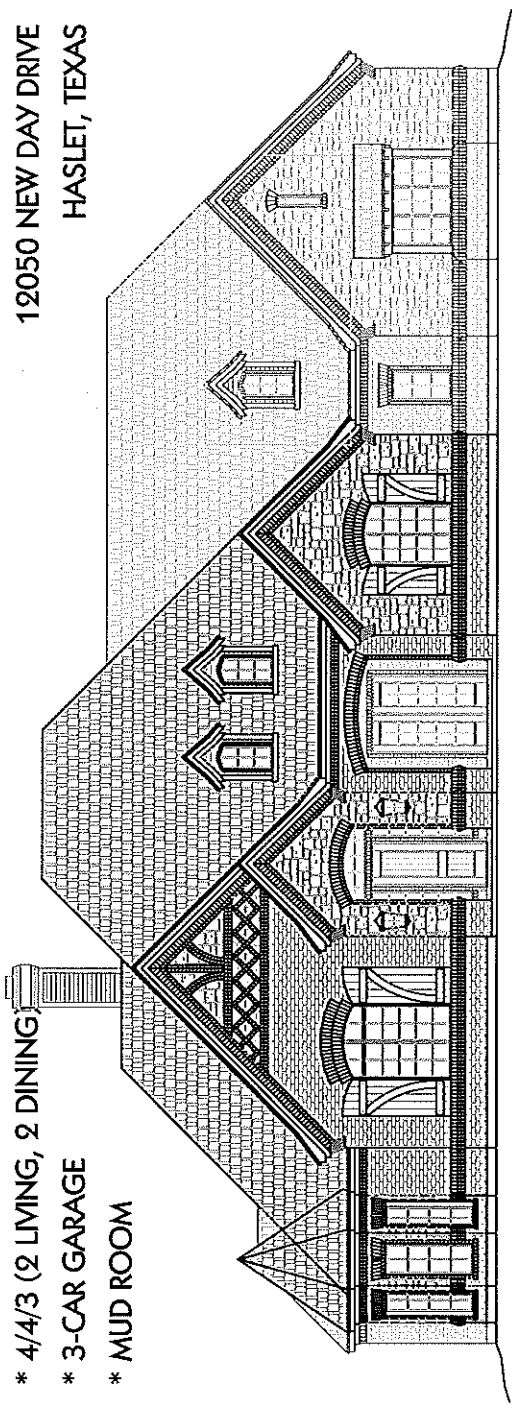

Grand Dominion Homes

VISTA RANCH ADDITION

- * COUNTRY FRENCH ELEVATION
- * 4/4/3 (2 LIVING, 2 DINING)
- * 3-CAR GARAGE
- * MUD ROOM

VISTA RANCH ADDITION, PHASE II
12050 NEW DAY DRIVE
HASLET, TEXAS

Total Living Space: 3,657 sq. ft.