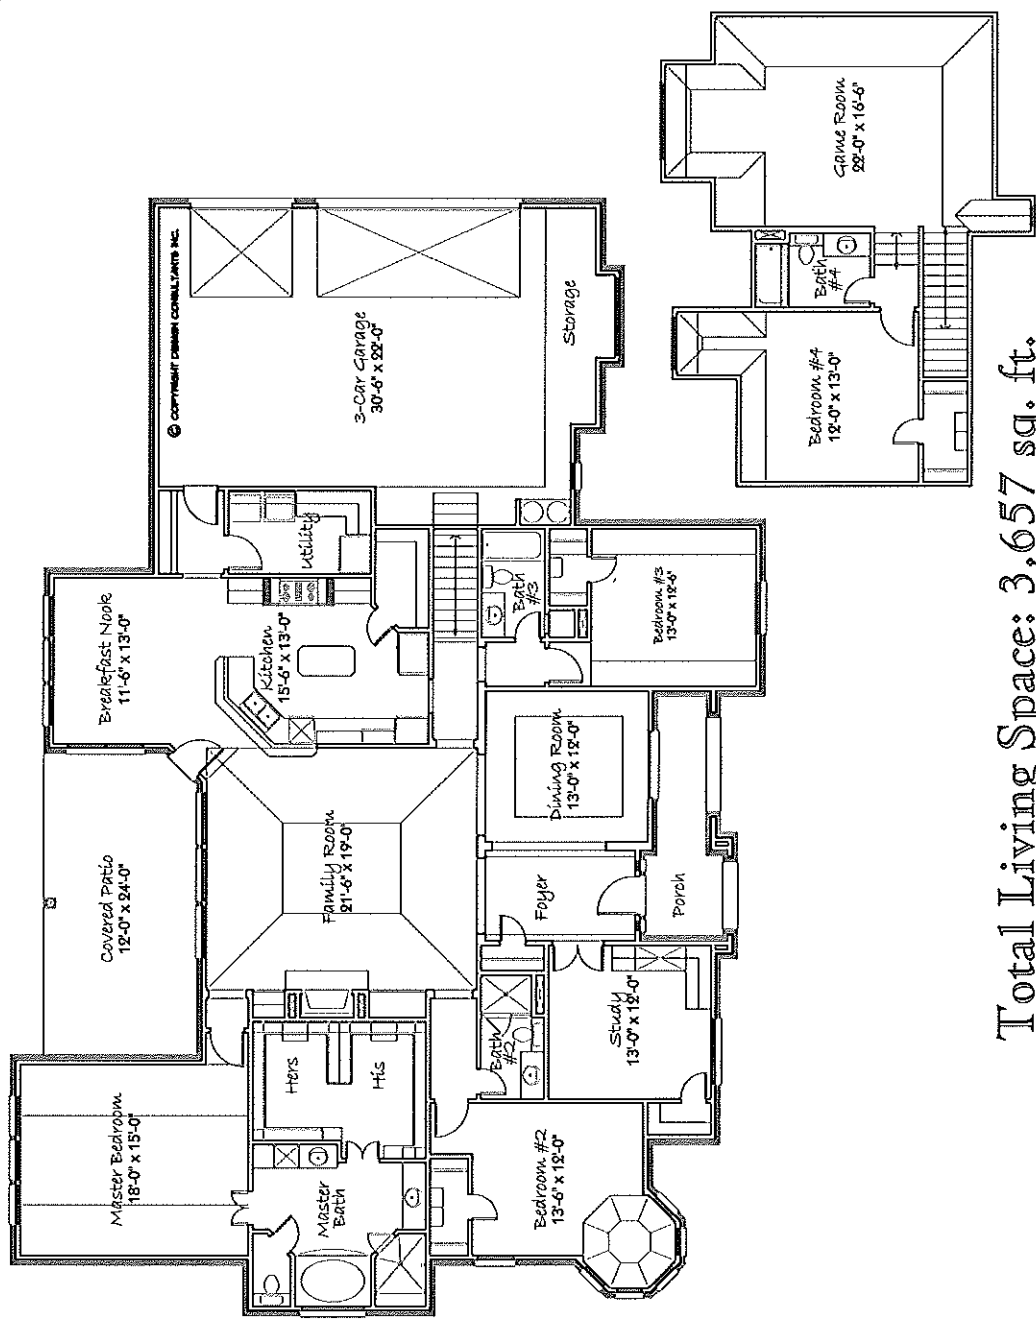

Grand Dominion Homes

VISTA RANCH ADDITION

- * COUNTRY FRENCH ELEVATION
- * 4/4/3 (2 LIVING, 2 DINING)
- * 3-CAR GARAGE
- * MUD ROOM

VISTA RANCH ADDITION, PHASE II
12050 NEW DAY DRIVE
HASLET, TEXAS

Total Living Space: 3,657 sq. ft.